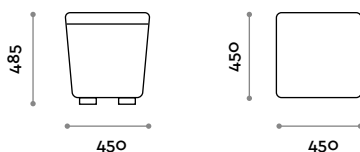

PUFF

Trapezoidal pouf in eco-leather

- Fire-retardant eco-leather (UNI 9175 class 1IM certification)

Dimensions

W 450 mm / D 450 mm / H 485 mm

follow us

**fit
interiors**

**furniture for gyms,
health and golf clubs,
spa&wellness, hotel,
medical and corporate**