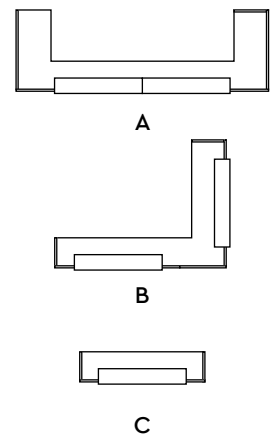

Worktop

Finishes

Example compositions

ALP9076
Front module with worktop and vertical panel
 • Worktop height 760 mm
 • MFC structure
 • 36 mm thick vertical MFC front panel
Dimensions
 W 940 mm / D 736 mm / H 1079 mm

ALP9090
Front module with worktop and vertical panel
 • Worktop height 900 mm
 • MFC structure
 • 36 mm thick vertical MFC front panel
Dimensions
 W 940 mm / D 736 mm / H 1079 mm

ALP14076
Front module with worktop and vertical panel
 • Worktop height 760 mm
 • MFC structure
 • 36 mm thick vertical MFC front panel
Dimensions
 W 1390 mm / D 736 mm / H 1079 mm

ALP14090
Front module with worktop and vertical panel
 • Worktop height 900 mm
 • MFC structure
 • 36 mm thick vertical MFC front panel
Dimensions
 W 1390 mm / D 736 mm / H 1079 mm

ALP90H-20
Consultancy and/or wheelchair accessible desk module
 • Structure in MFC
Dimensions
 W 940 mm / D 700 mm / H 760 mm

Dimensions

W 342 mm / D 36 mm / H 882 mm

ALPLED

LED light under counter IP20

- Colour to be chosen among:

(C) 6000 K cold light, 4,8W per meter, 24 V

(N) 4000 K natural light, 4,8W per meter, 24 V

(N) 3000 K warm light, 4,8W per meter, 24 V