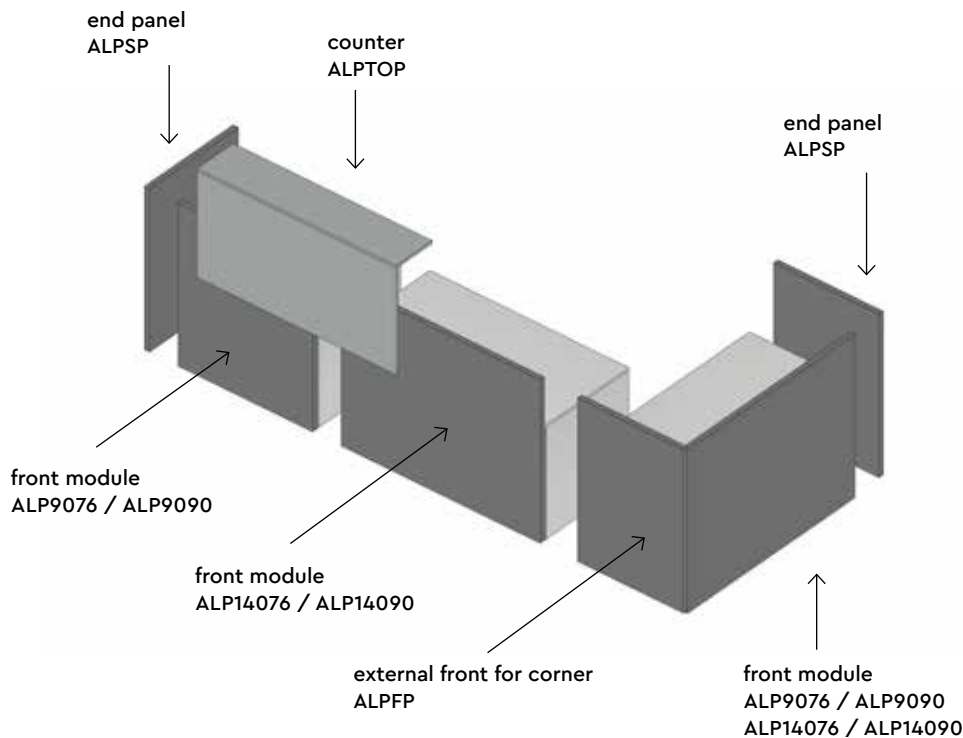

Worktop

Finishes

Example compositions

ALP9076
Front module with worktop and vertical panel
 • Worktop height 760 mm
 • MFC structure
 • 36 mm thick vertical MFC front panel
Dimensions
 W 940 mm / D 736 mm / H 1079 mm

ALP9090
Front module with worktop and vertical panel
 • Worktop height 900 mm
 • MFC structure
 • 36 mm thick vertical MFC front panel
Dimensions
 W 940 mm / D 736 mm / H 1079 mm

ALP14076
Front module with worktop and vertical panel
 • Worktop height 760 mm
 • MFC structure
 • 36 mm thick vertical MFC front panel
Dimensions
 W 1390 mm / D 736 mm / H 1079 mm

ALP14090
Front module with worktop and vertical panel
 • Worktop height 900 mm
 • MFC structure
 • 36 mm thick vertical MFC front panel
Dimensions
 W 1390 mm / D 736 mm / H 1079 mm

ALP90H-20
Consultancy and/or wheelchair accessible desk module
 • Structure in MFC
Dimensions
 W 940 mm / D 700 mm / H 760 mm

Dimensions

W 342 mm / D 36 mm / H 882 mm

ALPLED

LED light under counter IP20

- Colour to be chosen among:

(C) 6000 K cold light, 4,8W per meter, 24 V

(N) 4000 K natural light, 4,8W per meter, 24 V

(N) 3000 K warm light, 4,8W per meter, 24 V