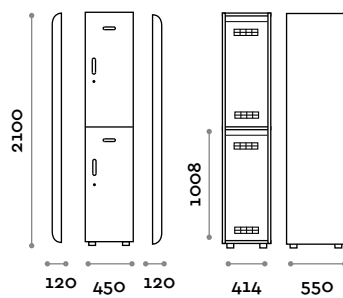

ASM02
Single column 2-tiers locker

ASM03
Single column 5-tiers locker

Handles

Included

- **HAN 03**

Zamak handle

Dimensions

W 42 mm / D 12 mm / H 106 mm