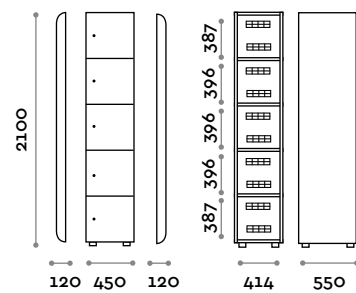

ASM02
Single column 2-tiers locker

ASM03
Single column 5-tiers locker

Handles

Included

- **HAN 03**

Zamak handle

Dimensions

W 42 mm / D 12 mm / H 106 mm