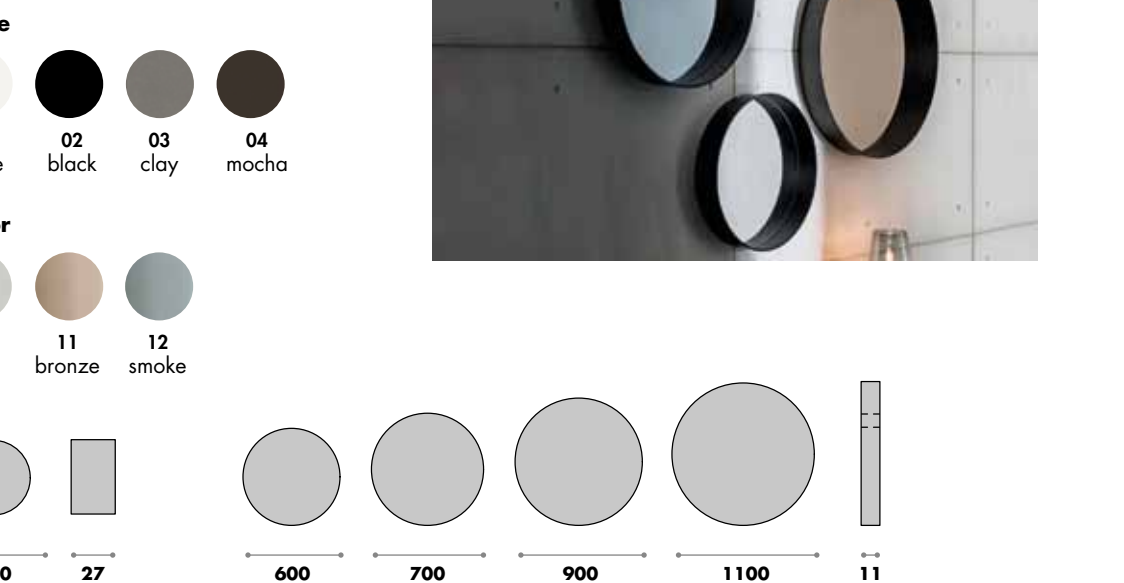

- Mirror in lacquered aluminium frame, adjustable hanging. The central mirror is available in silver, smoked or bronzed finish.