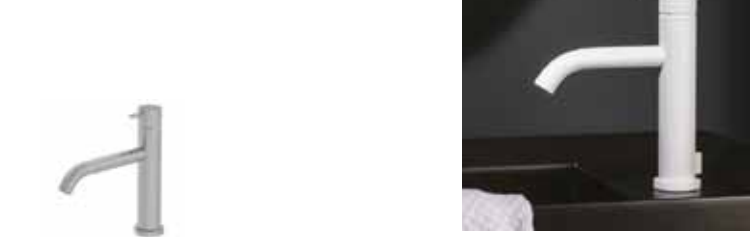

Rubio 1

COLOURS

- C03 white
- C04 black
- IX brushed
- CRL chrome