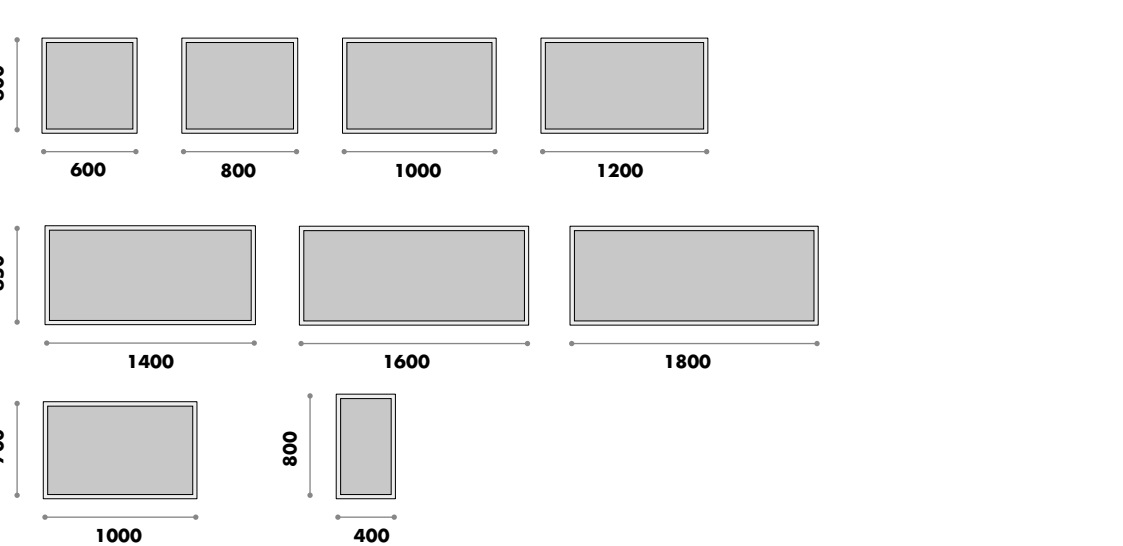

Broadway

- LED warm white light bulbs 2700K

finish and colour see THE SWATCH BOOK

Moonlight

- Thin Plexiglas edge illuminated by LEDs
- Illuminated touch ON/OFF sensor and color change switch
- 5mm mirror thickness
- Safety film backing
- Defogger function
- DualWhite temperature color 4000K or 6000K
- 220V, CE, IP44

Solaris

- Thin Plexiglas edge illuminated by LEDs
- Illuminated touch ON/OFF sensor and color change switch
- 5mm mirror thickness
- Safety film backing
- Defogger function (not available for mod. 600x600mm)
- DualWhite temperature color 4000K or 6000K (600x600 mm only 6000K)
- 220V, CE, IP44
- Both vertical/horizontal fixing

Tolomeo

- 360° Perimeter LED lighting
- Metal black lacquered structure inclusive of shelf
- ON/OFF Touch switch
- 5mm mirror thickness
- Safety film backing
- 220V, CE, IP44
- LED temperature color 4000 K

Dioniso

- Mirror in lacquered aluminium frame, adjustable hanging. The central mirror is available in silver, smoked or bronzed finish.

Wizard

- Backlit LED lighting
- RGB color changing function
- 16 different colors
- ON/OFF and change of colors by remote control
- 5mm mirror thickness
- 8mm glass thickness
- 220V, CE, IP44
- Vertical/Horizontal fixing

Dot Dot

- LED DualWhite bulb temperature color 4000K or 6000K
- 5mm mirror thickness
- Safety film backing
- Defogger function
- Infrared sensor switch
- 220V, CE, IP44

Frame

- 360° Perimeter LED lighting
- ON/OFF mechanical switch
- 5mm mirror thickness
- Safety film backing
- 220V, CE, IP44
- LED temperature color 6000K
- Vertical/horizontal fixing

Just

- **Just C**
  - 5mm mirror thickness
  - Safety PVC film backing
  - Finished edging
  - Vertical/horizontal fixing
- **Just R**
  - 5mm mirror thickness
  - Rounded corner
  - Safety PVC film backing
  - Finished edging
  - Vertical/horizontal fixing

Sharp