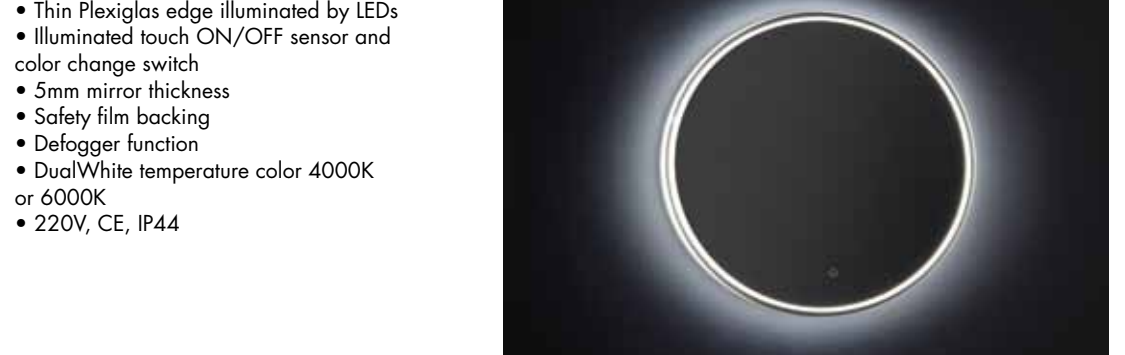

Mirrors & Bath

fit interiors

Broadway

- LED warm white light bulbs 2700K

finish and colour see THE SWATCH BOOK

Moonlight

- Thin Plexiglas edge illuminated by LEDs
- Illuminated touch ON/OFF sensor and color change switch
- 5mm mirror thickness
- Safety film backing
- Defogger function
- DualWhite temperature color 4000K or 6000K
- 220V, CE, IP44

Solaris

- Thin Plexiglas edge illuminated by LEDs
- Illuminated touch ON/OFF sensor and color change switch
- 5mm mirror thickness
- Safety film backing
- Defogger function (not available for mod. 600x600mm)
- DualWhite temperature color 4000K or 6000K (600x600 mm only 6000K)
- 220V, CE, IP44
- Both vertical/horizontal fixing