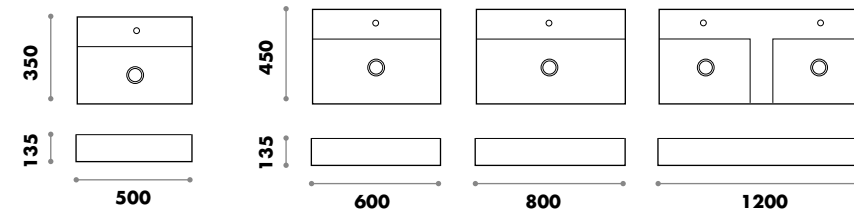

Block

MATT COLOURS

- 09 white
- 08 black
- 82 anthracite
- 16 yellow
- 81 beige
- 02 green
- 19 grey
- 06 light blue
- 18 brown