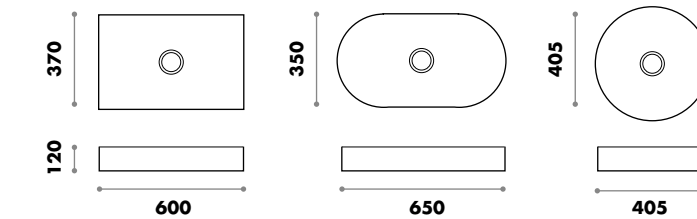

Shape

MATT COLOURS

- 09 white
- 08 black
- 82 anthracite
- 16 yellow
- 81 beige
- 02 green
- 19 grey
- 06 light blue
- 18 brown