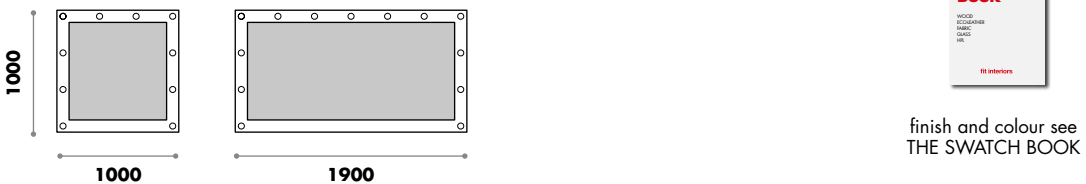

Broadway

- LED warm white light bulbs 2700K

finish and colour see THE SWATCH BOOK

Moonlight

- Thin Plexiglas edge illuminated by LEDs
- Illuminated touch ON/OFF sensor and color change switch
- 5mm mirror thickness
- Safety film backing
- Defogger function
- DualWhite temperature color 4000K or 6000K
- 220V, CE, IP44

Solaris

- Thin Plexiglas edge illuminated by LEDs
- Illuminated touch ON/OFF sensor and color change switch
- 5mm mirror thickness
- Safety film backing
- Defogger function (not available for mod. 600x600mm)
- DualWhite temperature color 4000K or 6000K (600x600 mm only 6000K)
- 220V, CE, IP44
- Both vertical/horizontal fixing

Tolomeo

- 360° Perimeter LED lighting
- Metal black lacquered structure inclusive of shelf
- ON/OFF Touch switch
- 5mm mirror thickness
- Safety film backing
- 220V, CE, IP44
- LED temperature color 4000 K

Dioniso

- Mirror in lacquered aluminium frame, adjustable hanging. The central mirror is available in silver, smoked or bronzed finish.

Wizard

- Backlit LED lighting
- RGB color changing function
- 16 different colors
- ON/OFF and change of colors by remote control
- 5mm mirror thickness
- 8mm glass thickness
- 220V, CE, IP44
- Vertical/Horizontal fixing

Dot Dot

- LED DualWhite bulb temperature color 4000K or 6000K
- 5mm mirror thickness
- Safety film backing
- Defogger function
- Infrared sensor switch
- 220V, CE, IP44

Frame

- 360° Perimeter LED lighting
- ON/OFF mechanical switch
- 5mm mirror thickness
- Safety film backing
- 220V, CE, IP44
- LED temperature color 6000K
- Vertical/horizontal fixing

Just

- **Just C**
  - 5mm mirror thickness
  - Safety PVC film backing
  - Finished edging
  - Vertical/horizontal fixing
- **Just R**
  - 5mm mirror thickness
  - Rounded corner
  - Safety PVC film backing
  - Finished edging
  - Vertical/horizontal fixing

Sharp