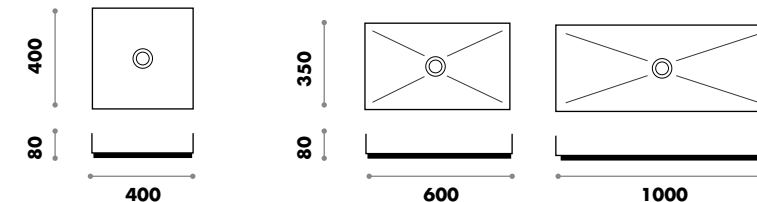

MATT PAINTS

- 10 brushed stainless steel
- 11 unfinished stainless steel
- 01 white
- 02 black
- 03 mocha
- 04 clay
- 05 red tomato
- 06 lime
- 07 turquoise
- 08 cobalt blue
- 09 yellow