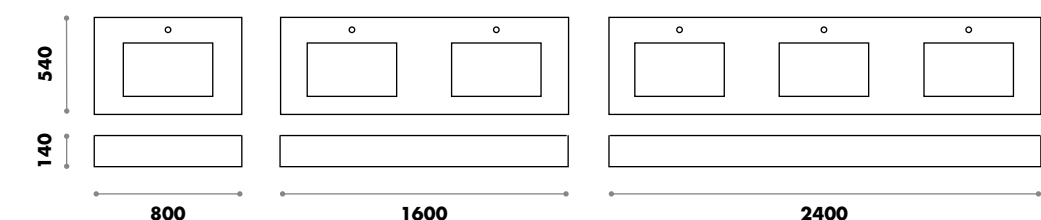

Rubio 3

COLOURS

- C03 white
- C04 black
- IX brushed
- CRL chrome

Rubio 4

COLOURS

- C03 white
- C04 black
- IX brushed
- CRL chrome

Simple

finish and colour see THE SWATCH BOOK